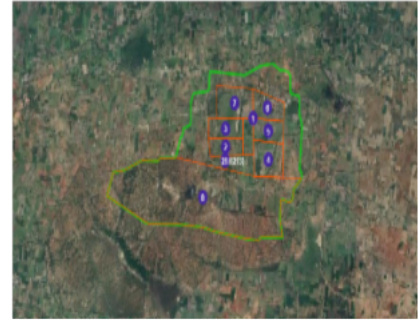

Nazri Naksha

Google Map View