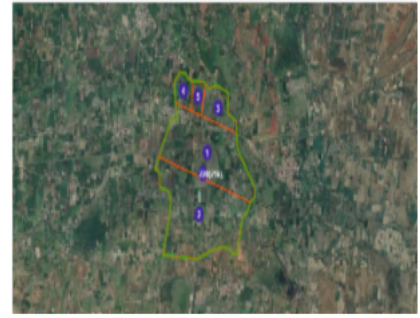

Nazri Naksha

Google Map View