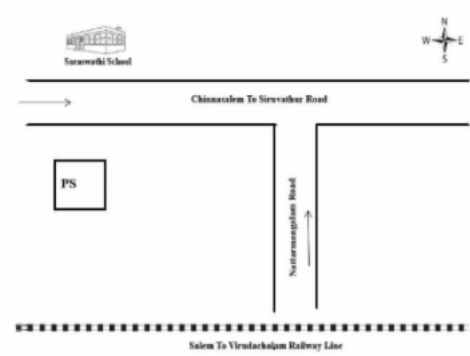

Cad View

Key MAP View

Minimum Basic facility (p.u.s)	Water	Ramp	plug points	Toilet	Hear th cart
	✓	✓	✓	✓