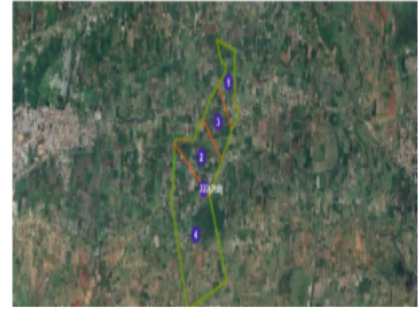

Nazri Naksha

Google Map View