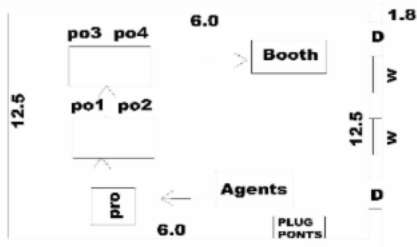

Cad View

Key MAP View

MINIMUM BASIC FACILITIES (PLEASE)	WATER	RAMP	PLUG PONTS	TOILET	HEALT HCHARE
	✓	✓	✓	✓