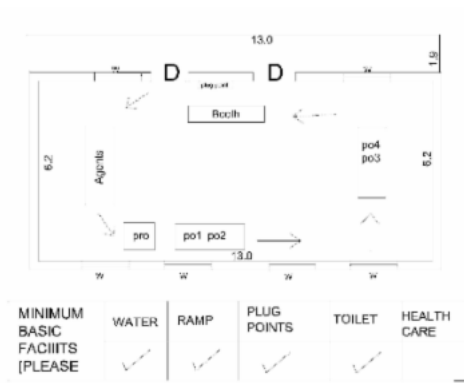

Nazri Naksha

Google Map View

Polling Station Building Front View

Polling Station Front View

Cad View

Key MAP View