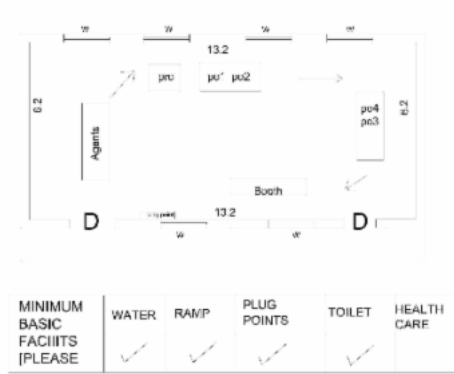

Nazri Naksha

Google Map View

Polling Station Building Front View

Polling Station Front View

Cad View

Key MAP View