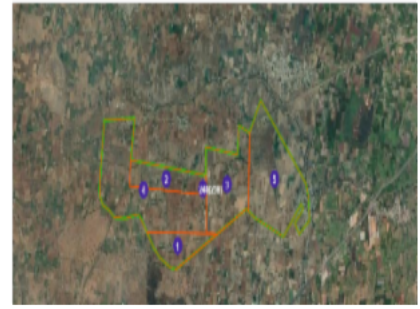

Nazri Naksha

Google Map View