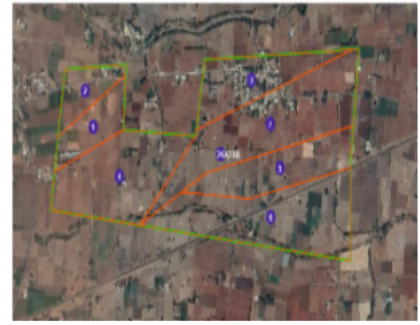

Nazri Naksha

Google Map View