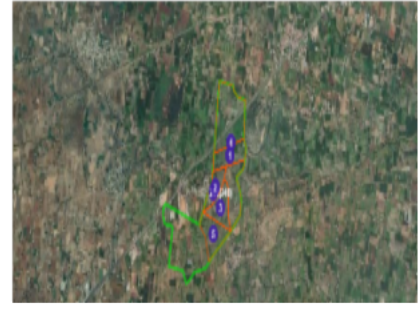

Nazri Naksha

Google Map View