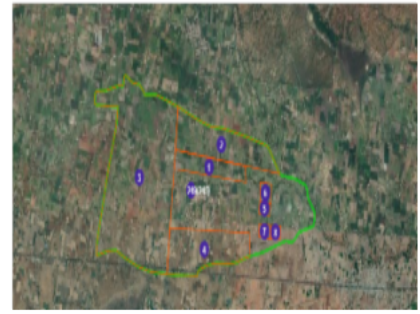

Nazri Naksha

Google Map View