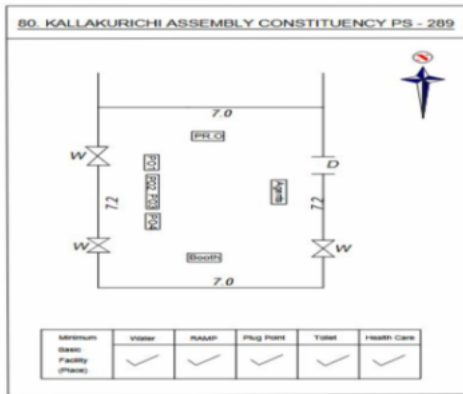

Nazri Naksha

Google Map View

Polling Station Building Front View

Polling Station Front View

Cad View

Key MAP View