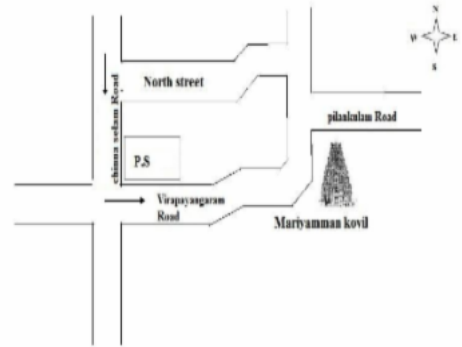

Cad View

Key MAP View

Minimum Basic facility (please)	Water	Ramp	plug points	Toilet	Health care
	✓	✓	✓	✓