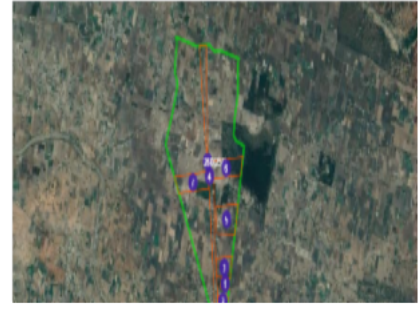

Nazri Naksha

Google Map View