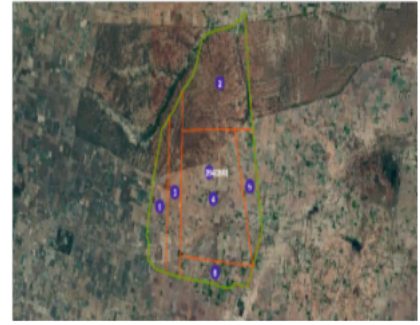

Nazri Naksha

Google Map View