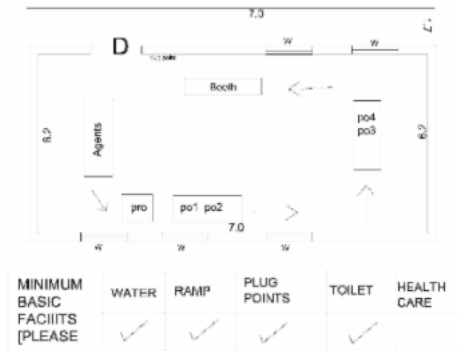

Nazri Naksha

Google Map View

Polling Station Building Front View

Polling Station Front View

Cad View

Key MAP View