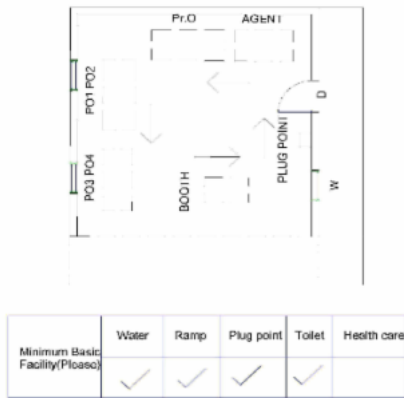

Nazri Naksha

Google Map View

Polling Station Building Front View

Polling Station Front View

Cad View

Key MAP View