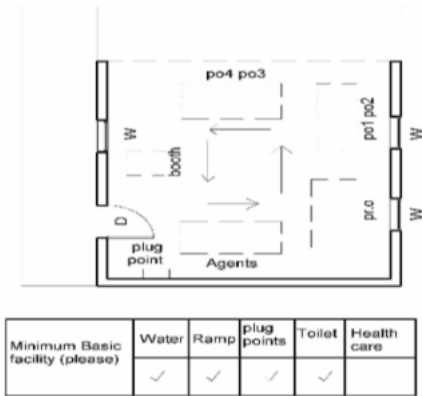

Nazri Naksha

Google Map View

Polling Station Building Front View

Polling Station Front View

Cad View

Key MAP View