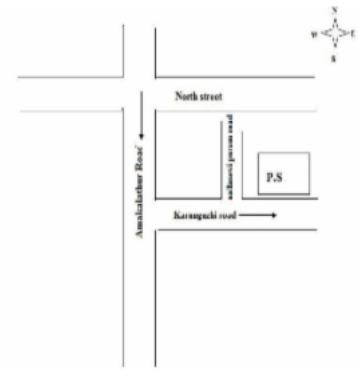

Cad View

Key MAP View

Minimum Basic Facility(Pluse)	Water	Ramp	Plug point	Toilet	Health care
	✓	✓	✓	✓