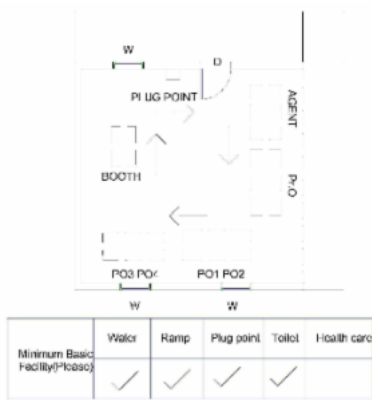

Nazri Naksha

Google Map View

Polling Station Building Front View

Polling Station Front View

Cad View

Key MAP View