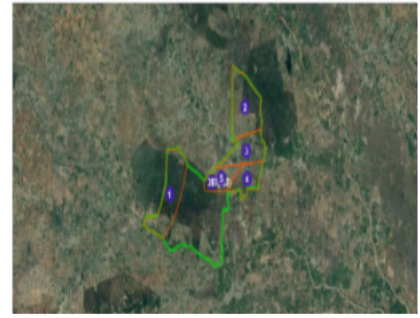

Nazri Naksha

Google Map View