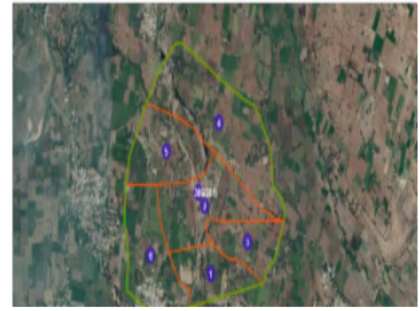

Nazri Naksha

Google Map View