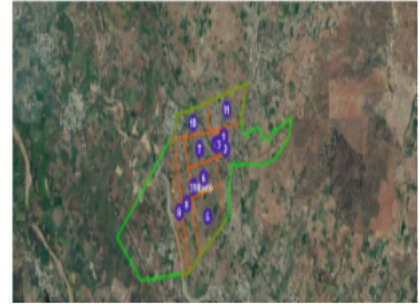

Nazri Naksha

Google Map View