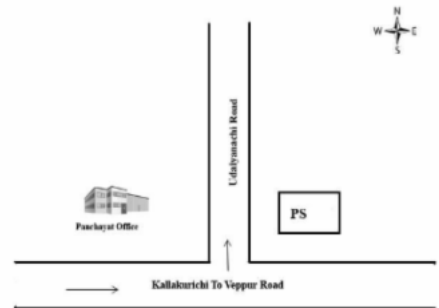

Cad View

Key MAP View

Minimum Basic Facility(Please)	Water	Ramp	Plug point	Toilet	Health care
	✓	✓	✓	✓