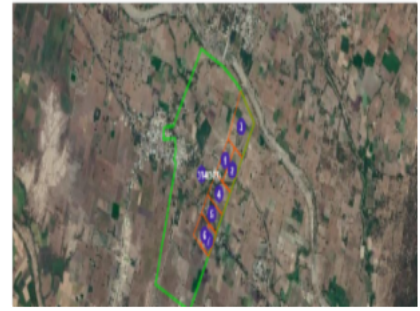

Polling Station Front View

Nazri Naksha

Google Map View