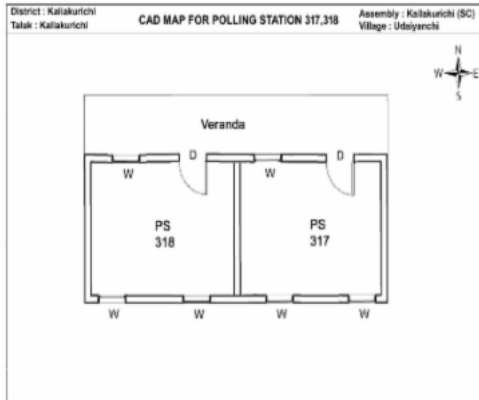

Nazri Naksha

Google Map View

Polling Station Building Front View

Polling Station Front View

Cad View

Key MAP View