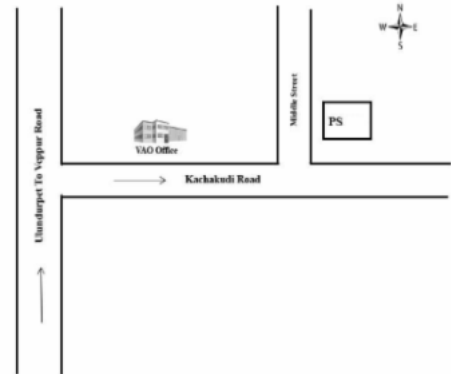

Nazri Naksha

Google Map View

Polling Station Building Front View

Polling Station Front View

Cad View

Key MAP View

Minimum Basic Facility(Pl ease)	Water	Refr	P up point	Toilet	Health care
✓	✓	✓	✓	✓