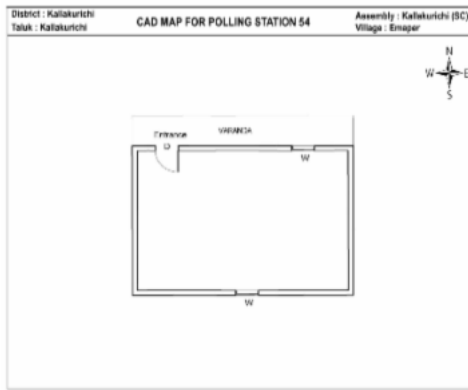

Nazri Naksha

Google Map View

Polling Station Building Front View

Polling Station Front View

Cad View

Key MAP View