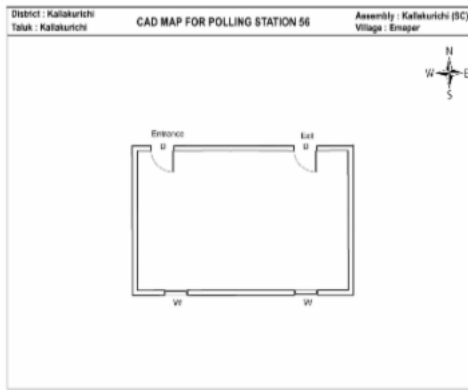

Nazri Naksha

Google Map View

Polling Station Building Front View

Polling Station Front View

Cad View

Key MAP View