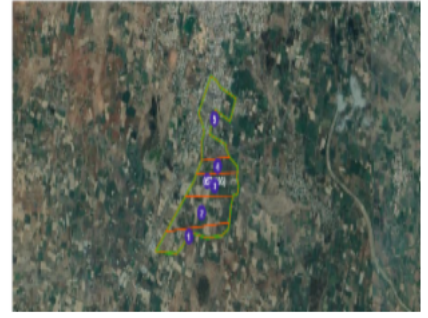

Nazri Naksha

Google Map View