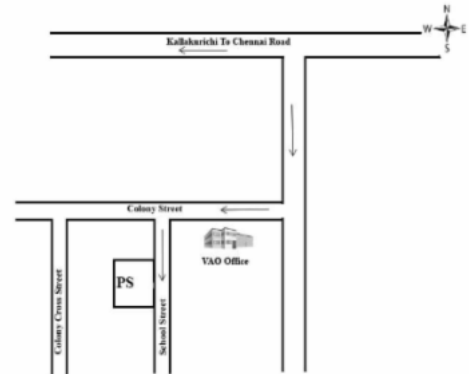

கையொப்பம்

Nazri Naksha

Google Map View

Polling Station Building Front View

Polling Station Front View

Cad View

Key MAP View

| Minimum Basic facility (please) | Water | Ramp | plug points | Toilet | Health care |
|---------------------------------|-------|------|-------------|--------|-------------|
|                                 | ✓     | ✓    | ✓           | ✓      |             |