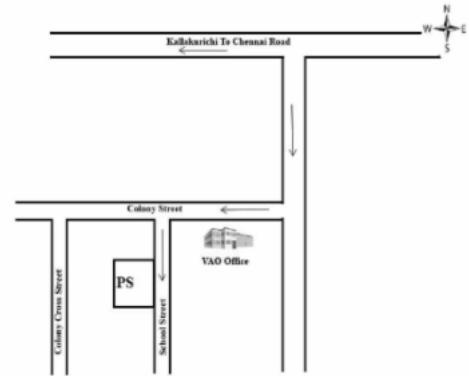

கையொப்பம்

Nazri Naksha

Google Map View

Polling Station Building Front View

Polling Station Front View

Cad View

Key MAP View

| Minimum Basic facility (please) | Water | Ramp | plug points | Toilet | Health care |
|---------------------------------|-------|------|-------------|--------|-------------|
| | ✓ | ✓ | ✓ | ✓ | |