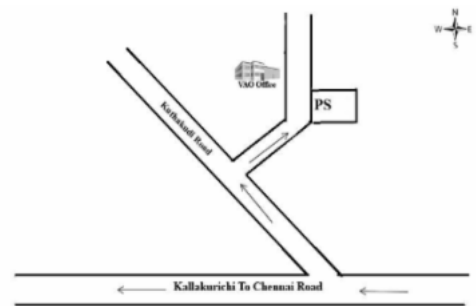

Cad View

Key MAP View

Minimum Basic Facility(please)	Water	Ramp	Plug points	Toilet	Healthcare
	✓	✓	✓	✓