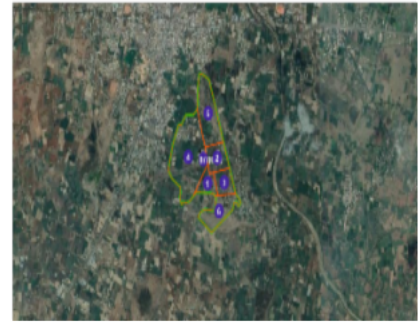

Nazri Naksha

Google Map View