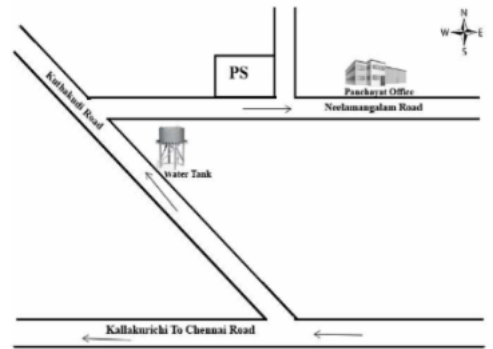

Cad View

Key MAP View

Minimum Basic facility (please)	Water	Ramp	plug points	Toilet	Health care
✓	✓	✓	✓	✓