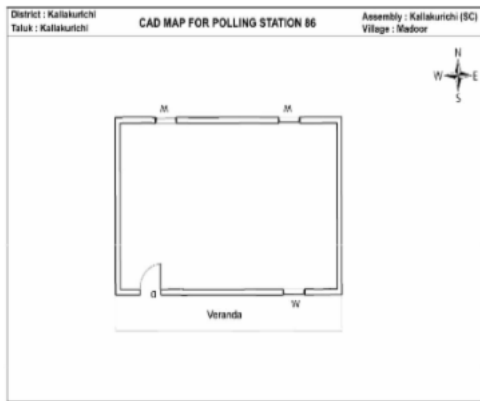

Nazri Naksha

Google Map View

Polling Station Building Front View

Polling Station Front View

Cad View

Key MAP View