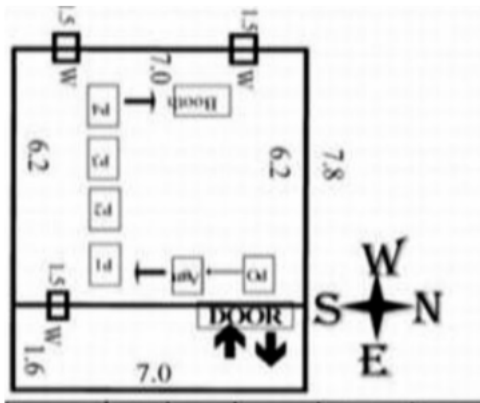

Nazri Naksha

Google Map View

Polling Station Building Front View

Polling Station Front View

Cad View

Key MAP View