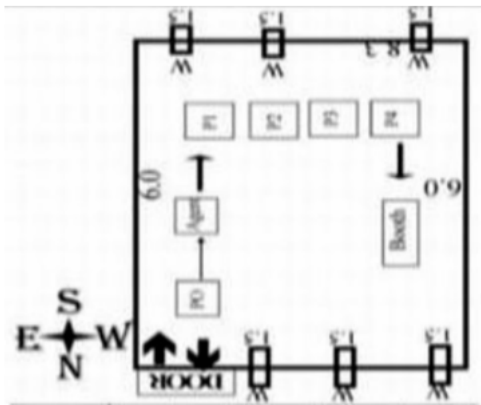

Nazri Naksha

Google Map View

Cad View