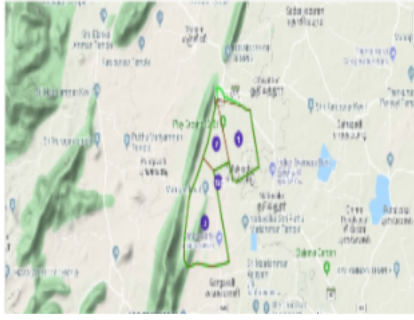

Nazri Naksha

Google Map View