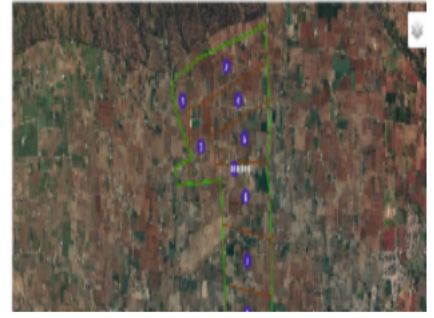

Nazri Naksha

Google Map View