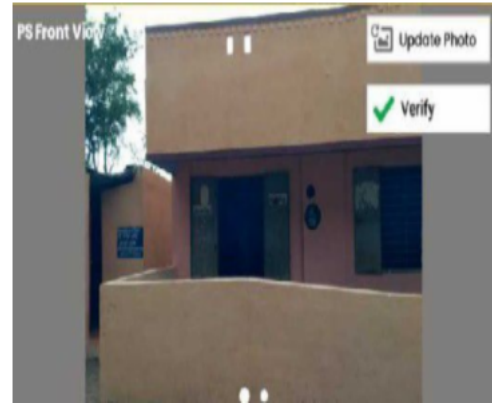

Polling Station Front View