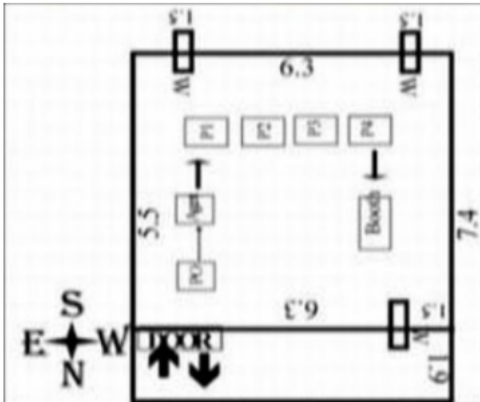

Nazri Naksha

Google Map View

Cad View