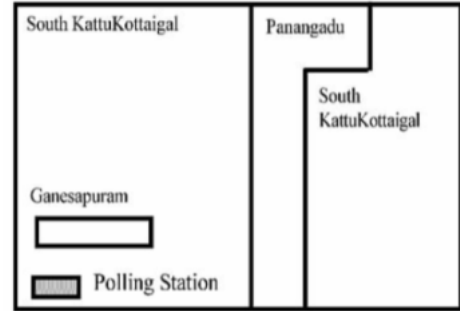

Nazri Naksha

Google Map View