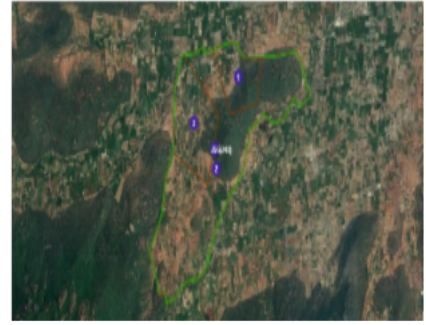

Nazri Naksha

Google Map View