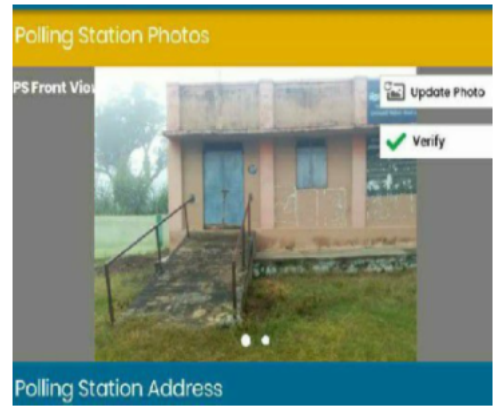

Polling Station Building Front View

Polling Station Front View