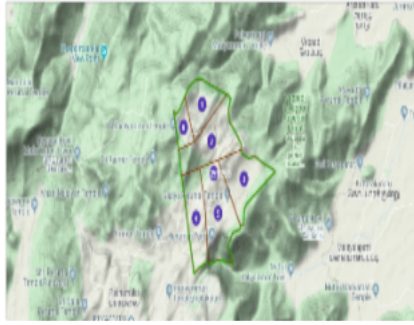

Nazri Naksha

Google Map View