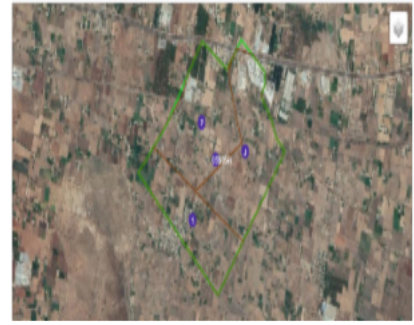

Nazri Naksha

Google Map View