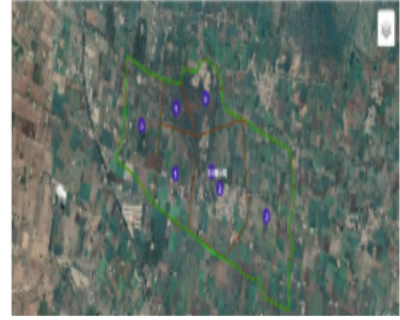

Nazri Naksha

Google Map View