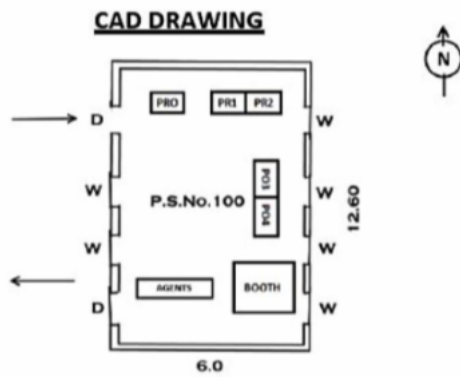

Nazri Naksha

Google Map View

Polling Station Building Front View

Polling Station Front View

Cad View

Key MAP View