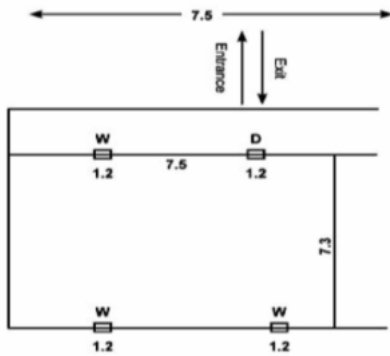

Nazri Naksha

Google Map View

Polling Station Building Front View

Polling Station Front View

Cad View

Key MAP View