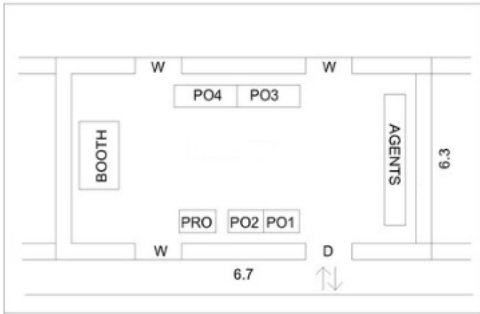

Nazri Naksha

Google Map View

Polling Station Building Front View

Polling Station Front View

Cad View

Key MAP View