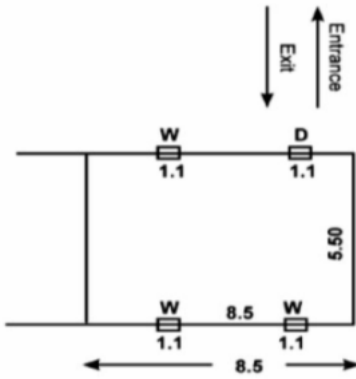

Nazri Naksha

Google Map View

Polling Station Building Front View

Polling Station Front View

Cad View

Key MAP View